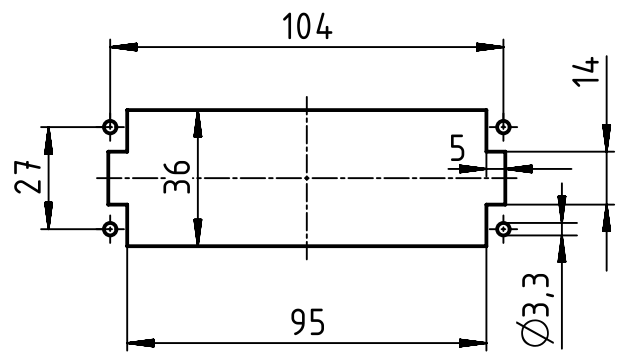

panel cut out (1:2)

	All Dimensions in mm Original Size DIN A4		Scale 1:1		Free size tol.		Ref.			
	All rights reserved Department EL PD - DE		Created by HOLLERT		Inspected by PRIESTER		Standardisation TIEMANNA			
HARTING Electric GmbH & Co. KG D-32339 Espelkamp			Title Han High Temp 24E Screw Male				Date 2016-08-31		State Final Release	
			Type TB		Number 09 33 824 2603			Doc-Key / ECM-Nr. 100620384/UGD/001/A 500000105233		
							Rev. A		Page 1/1	